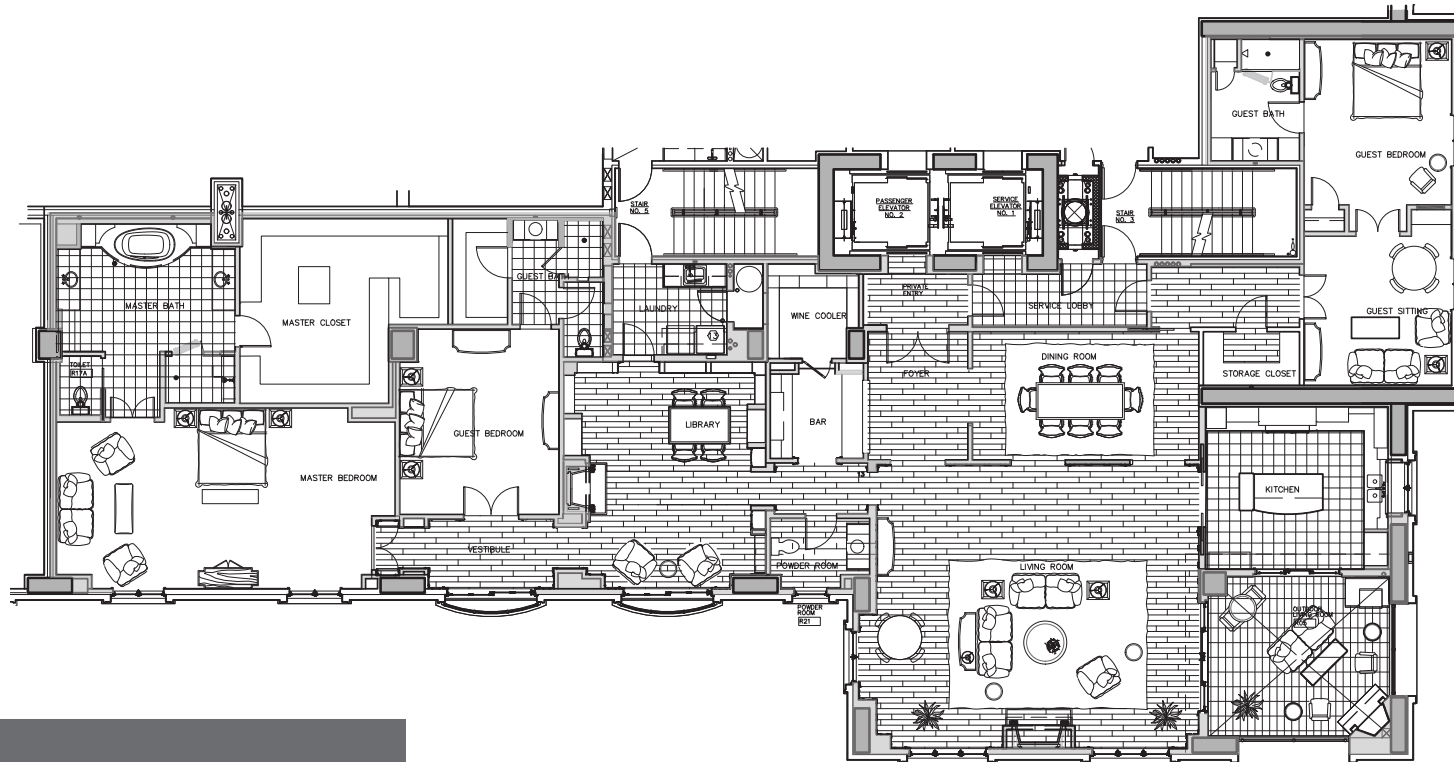

ST REGIS
ATLANTA
THE RESIDENCES

Residence 1920

Unit Summary

BEDROOMS: 3

BATHROOMS: 3 FULL, 1 HALF

SQUARE FEET: 4,994